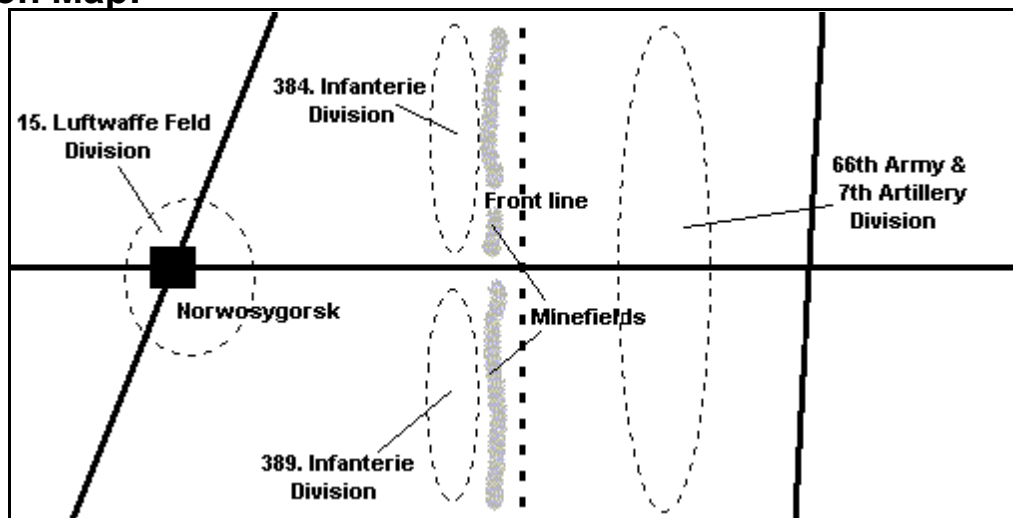

OPERATION TITAN

Soviet Briefing

General situation report:

In the aftermath of the Battle of Stalingrad the German forces facing you have been forced to withdraw westward into new defensive positions. They are demoralised and have little fight left in them. STAVKA has decided to mount a series of co-ordinated attacks along a wide front to push them further back and to break through the defensive barrier so that the enemy's front-line units can be surrounded and destroyed. Your own troops are battle-hardened and have been re-equipped since taking part in the battles around Stalingrad.

Situation Map:

Orders:

Using the forces at your disposal you are to:

1. Break through the German front-line by the end of Day 2
2. Exploit the breach and surround and destroy the German front-line units by the end of Day 5
3. Recapture the city of Norwosygorsk by the end of Day 7